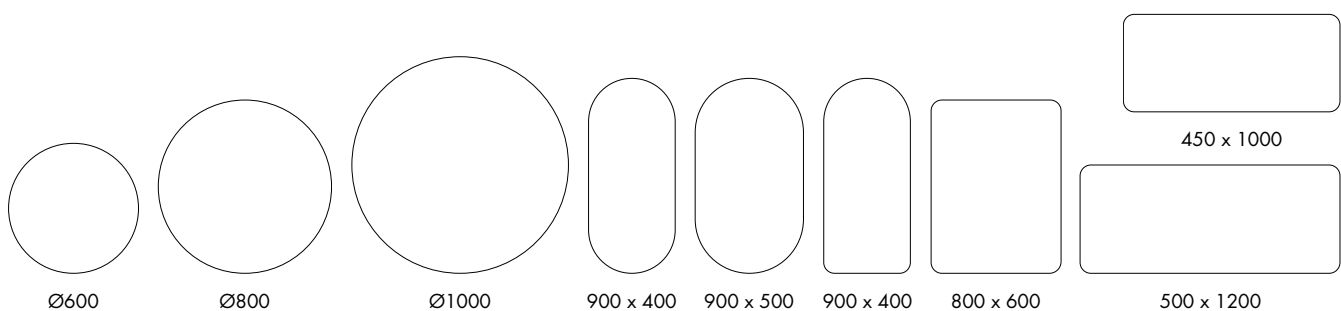

Circular (Ø1000)
INSTDA10C