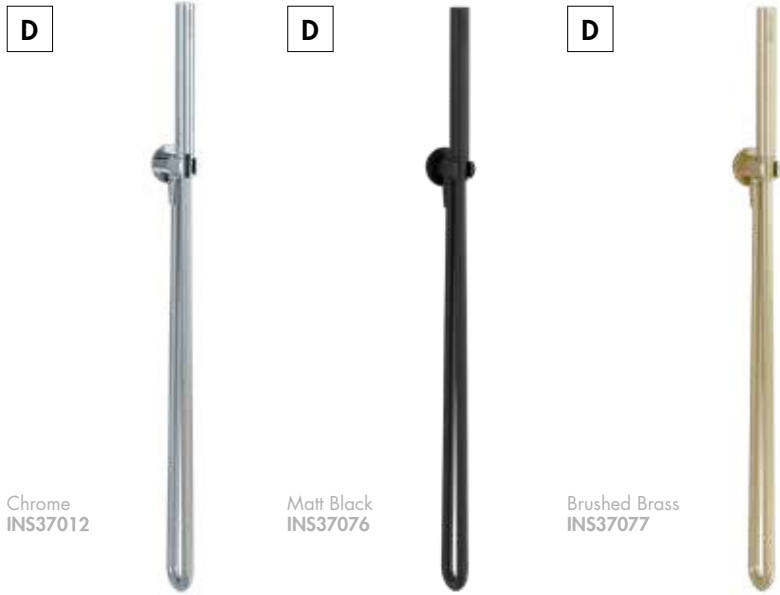

Smooth Hose

Kit Includes – Wall Elbow + Handset Holder,
 Smooth Hose + Round Pencil Handset

INS37012	Chrome (ABS Handset)	£60.00
INS37076	Matt Black (Brass Handset)	£103.00
INS37077	Brushed Brass (Brass Handset)	£103.00