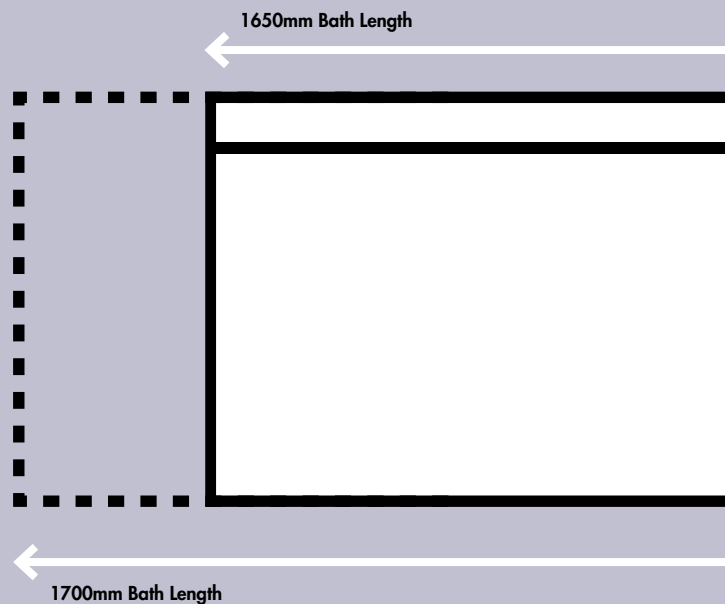

Minimal Size Change, Maximum Practical Benefit

Replacing a standard 1700mm bath doesn't have to be complicated. Shorter 1650mm baths are a proven solution for installers, offering an easier, more flexible fit without compromising comfort.

The slight reduction in length allows walls to be boarded over and re-tiled with minimal disruption — ideal when replacing baths fitted tightly between two walls. Despite the smaller size, water capacity remains comparable, with only a marginal reduction that's barely noticeable in use.