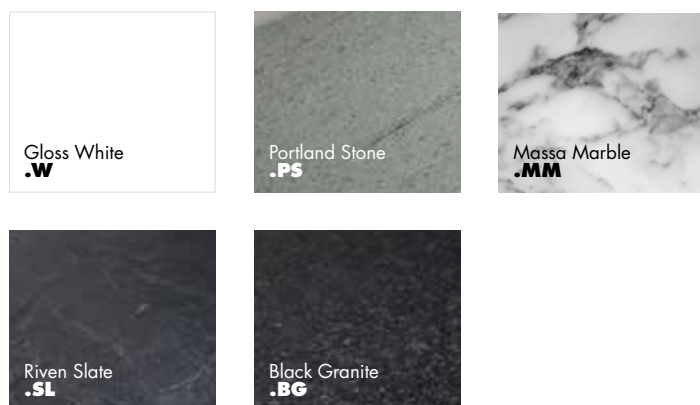

How To Order – Finish Selection

Replace **.XX** with the required worktop finish below: