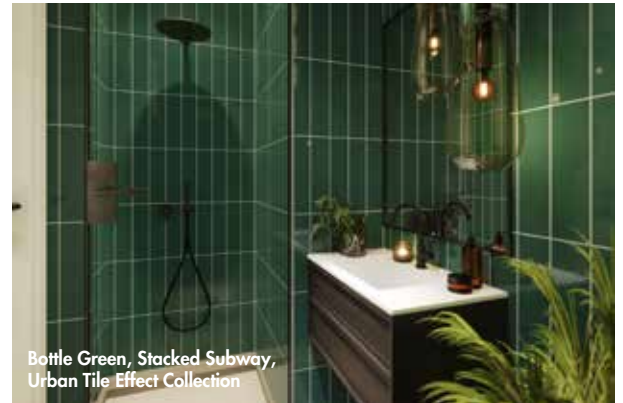

Years **25**
on Fibo Wall Panels

Wall Panelling

Dusky Pink, Stacked Subway, Urban Tile Effect Collection