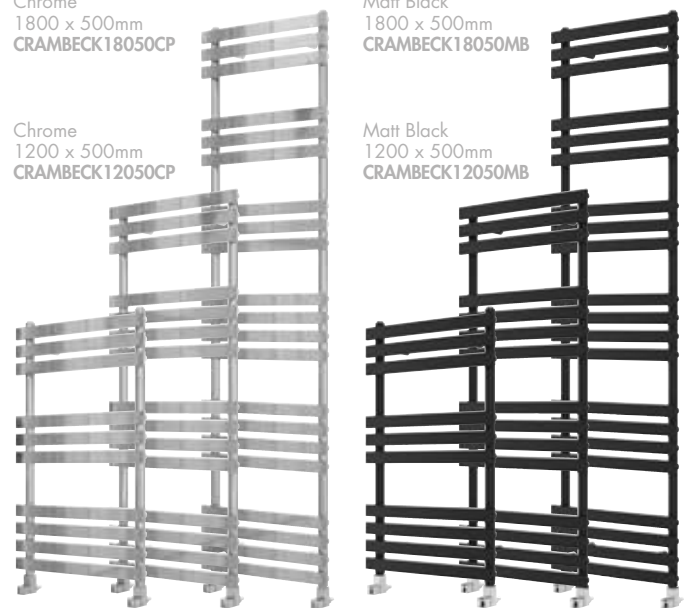

Chrome
1200 x 500mm
CRAMBECK12050CP

Matt Black
1200 x 500mm
CRAMBECK12050MB

Chrome
828 x 500mm
CRAMBECK08050CP

Matt Black
828 x 500mm
CRAMBECK08050MB