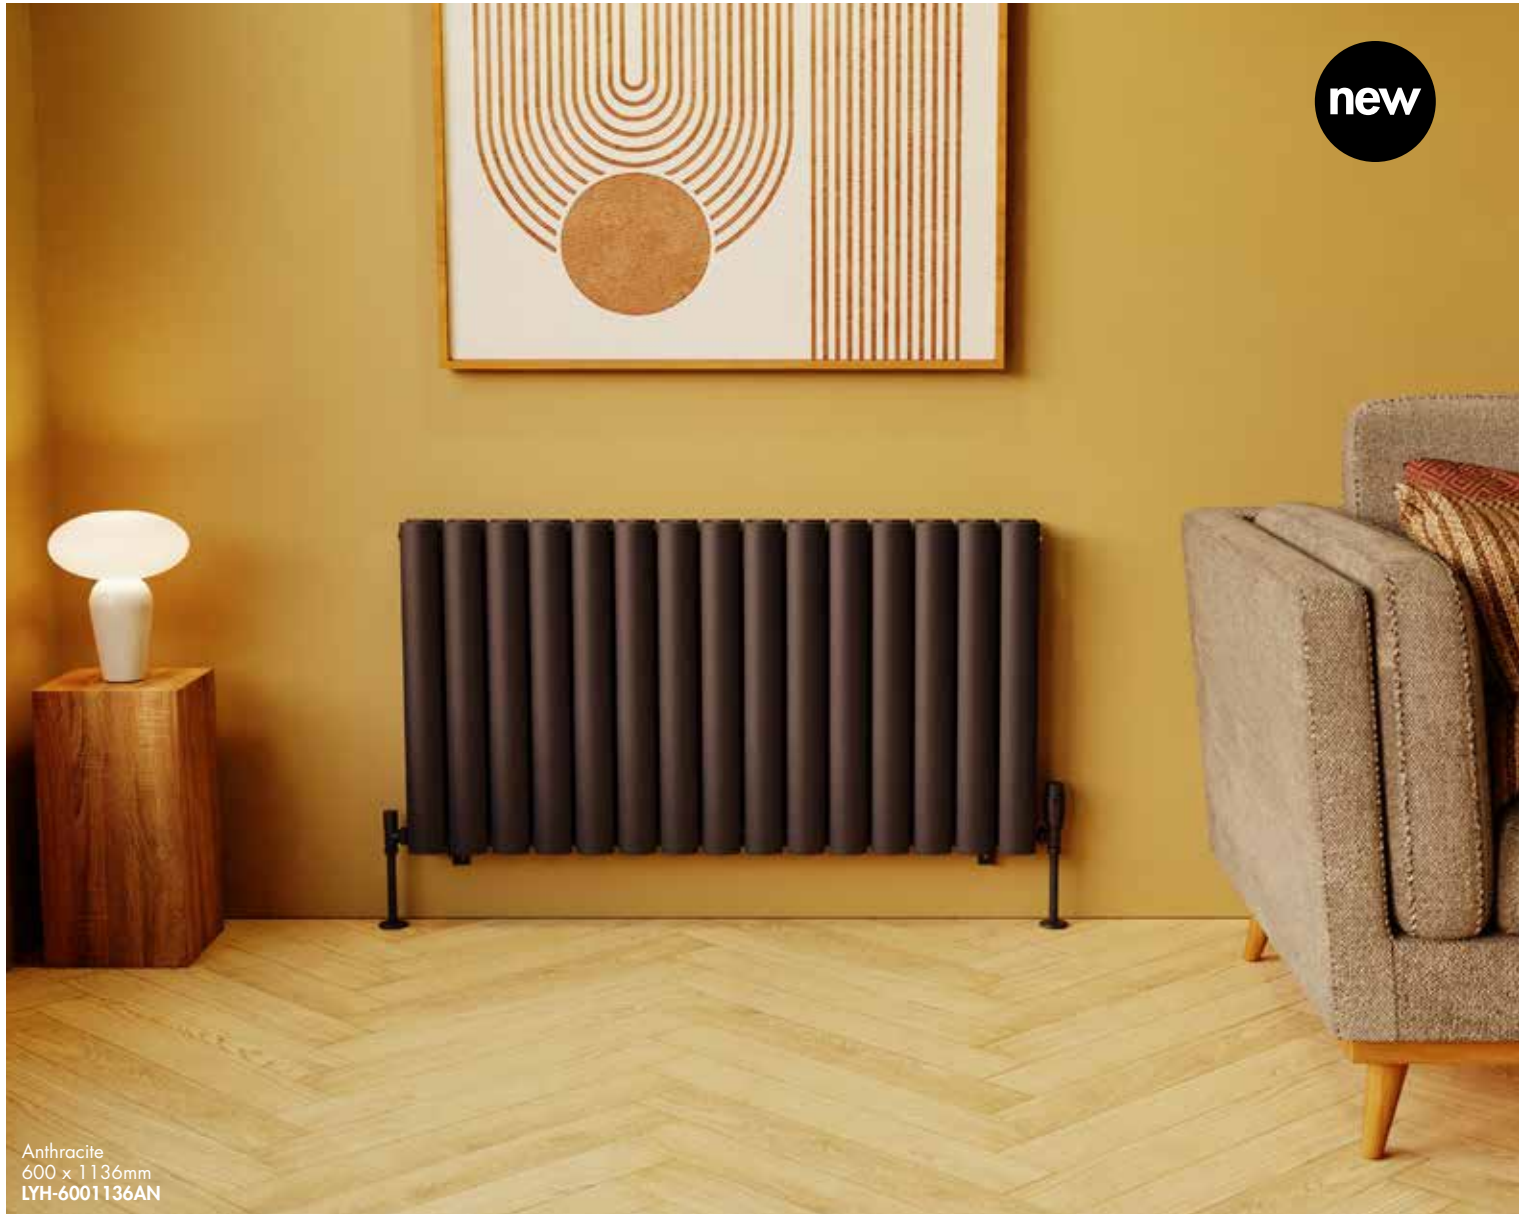

INSTINCT®

Designer Radiators

Laytham

Guarantees

15 Years
on Laytham

Horizontal Radiators

Anthracite
600 x 1136mm
LYH-6001136AN

Double Horizontal Panel