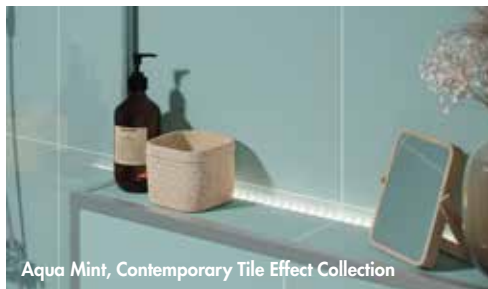

White Contrast, Contemporary Tile Effect Collection

Aberdeen, Contemporary Tile Effect Collection

Aqua Mint, Contemporary Tile Effect Collection