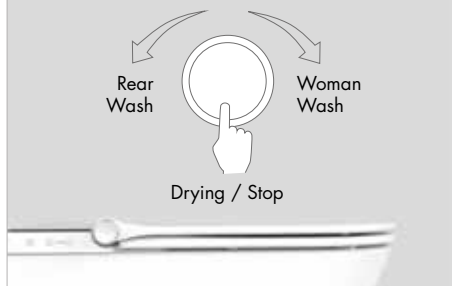

One rotary knob control, easy operation

Side rotary knob control design integrates all smart functions on a minimalist knob. By rotating and pressing, it can easily achieve rear wash, woman wash and drying, as well as regulating, the position and flow of the shower spray, water temperature.