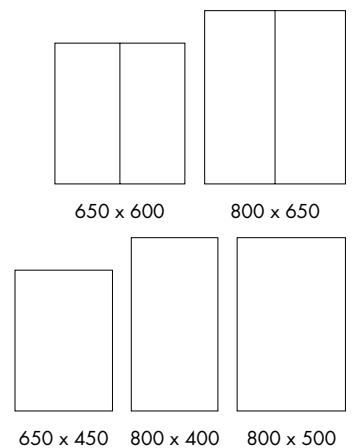

Emulate Cabinet

Finish – Dark Grey Timber internals, mirrored sides

Shelves – Two shelves (Adjustable)

Doors – Double sided mirror doors, single door cabinet right hand hinged

Dimensions –

650(h) x 450(w) x 140(d) mm (Single Door)

800(h) x 400(w) x 140(d) mm (Single Door)

800(h) x 500(w) x 140(d) mm (Single Door)

650(h) x 600(w) x 140(d) mm (Double Door)

800(h) x 650(w) x 140(d) mm (Double Door)

INST06029	Single Door (650 x 450)	£225.00
new INST37212	Single Door (800 x 400)	£208.00
new INST37213	Single Door (800 x 500)	£226.00
INST06030	Double Door (650 x 600)	£295.00
new INST37214	Double Door (800 x 650)	£280.00