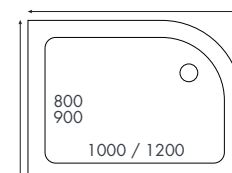

Offset Quadrant Left Hand

Rectangular Anti-Slip Shower Trays

Waste – McAlpine chrome waste included.

SEN900X760	900 x 760mm	£828.00
SEN900X800	900 x 800mm	£835.00
SEN1000X760	1000 x 760mm	£1039.00
SEN1000X800	1000 x 800mm	£1045.00
SEN1000X900	1000 x 900mm	£1081.00
SEN1100X760	1100 x 760mm	£1167.00
SEN1100X800	1100 x 800mm	£1174.00
SEN1100X900	1100 x 900mm	£1180.00
SEN1200X760	1200 x 760mm	£1180.00
SEN1200X800	1200 x 800mm	£1196.00
SEN1200X900	1200 x 900mm	£1204.00
SEN1200X1000	1200 x 1000mm	£1219.00
SEN1300X800	1300 x 800mm	£1232.00
SEN1300X900	1300 x 900mm	£1276.00
SEN1400X800	1400 x 800mm	£1276.00
SEN1400X900	1400 x 900mm	£1327.00
SEN1400X1000	1400 x 1000mm	£1472.00
SEN1500X800	1500 x 800mm	£1370.00
SEN1500X900	1500 x 900mm	£1412.00
SEN1500X1000	1500 x 1000mm	£1572.00
SEN1600X800	1600 x 800mm	£1449.00
SEN1600X900	1600 x 900mm	£1498.00
SEN1600X1000	1600 x 1000mm	£1629.00
SEN1700X700	1700 x 700mm	£1498.00
SEN1700X750	1700 x 750mm	£1498.00
SEN1700X800	1700 x 800mm	£1629.00
SEN1700X900	1700 x 900mm	£1674.00
SEN1700X1000	1700 x 1000mm	£1710.00
SEN1800X800	1800 x 800mm	£1710.00
SEN1800X900	1800 x 900mm	£1744.00
SEN1800X1000	1800 x 1000mm	£1831.00

Square Anti-Slip Shower Trays

Waste – McAlpine chrome waste included.

SEN800X800	800 x 800mm	£807.00
SEN900X900	900 x 900mm	£864.00
SEN1000X1000	1000 x 1000mm	£1174.00

Quadrant Anti-Slip Shower Trays

Waste – McAlpine chrome waste included.

SEN800QUADC	800 x 800mm	£858.00
SEN900QUADC	900 x 900mm	£886.00
SEN900QUADTL	900 x 900mm (Top Left Waste)	£886.00
SEN900QUADBR	900 x 900mm (Bottom Right Waste)	£886.00
SEN1000QUAD	1000 x 1000mm	£1180.00

Offset Quadrant Anti-Slip Shower Trays

Left Hand

Waste – McAlpine chrome waste included.

SEN1000X800QLH	1000 x 800mm	£1075.00
SEN1200X800QLH	1200 x 800mm	£1210.00
SEN1200X900QLH	1200 x 900mm	£1226.00

Right Hand

Waste – McAlpine chrome waste included.

SEN1000X800QRH	1000 x 800mm	£1075.00
SEN1200X800QRH	1200 x 800mm	£1210.00
SEN1200X900QRH	1200 x 900mm	£1226.00