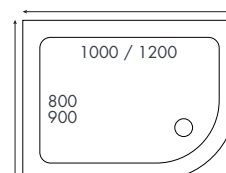

Offset Quadrant Right Hand