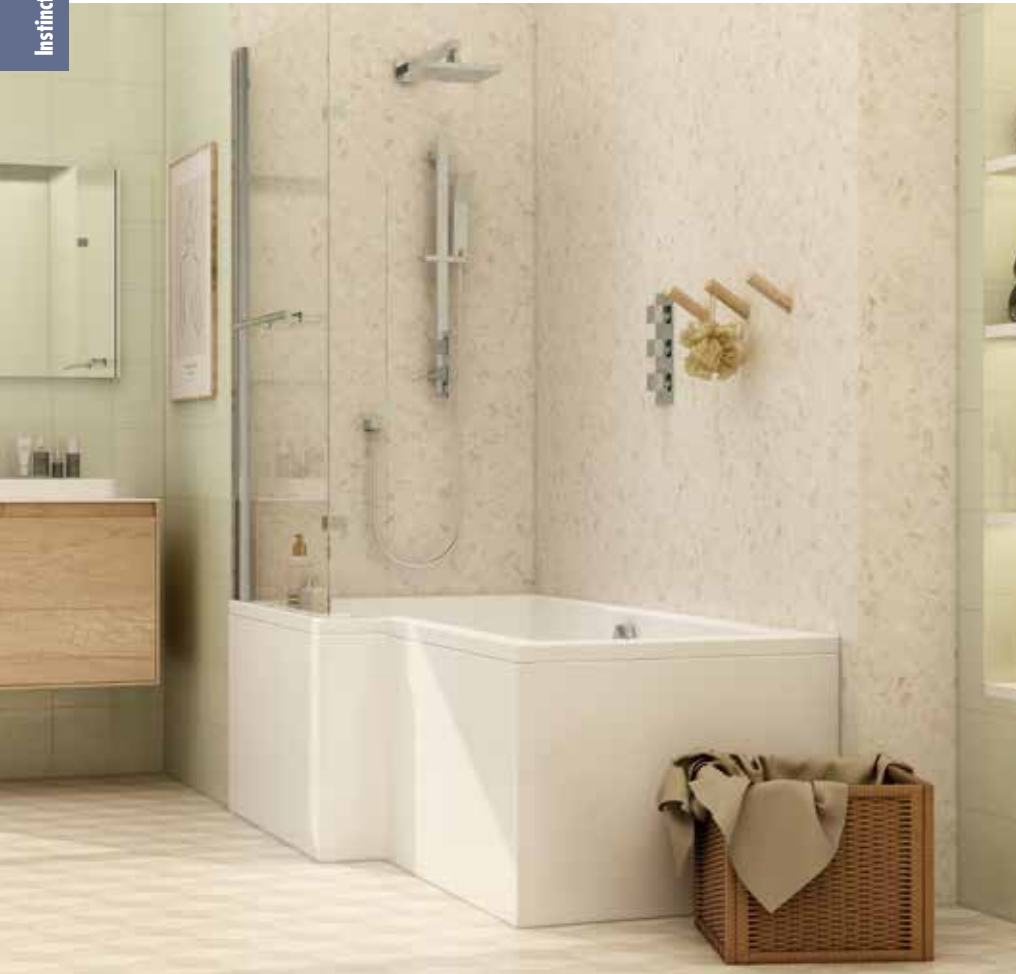

Nowton

Guarantees

Years **25**
on Instinct Cast + Instinct Premiercast Baths