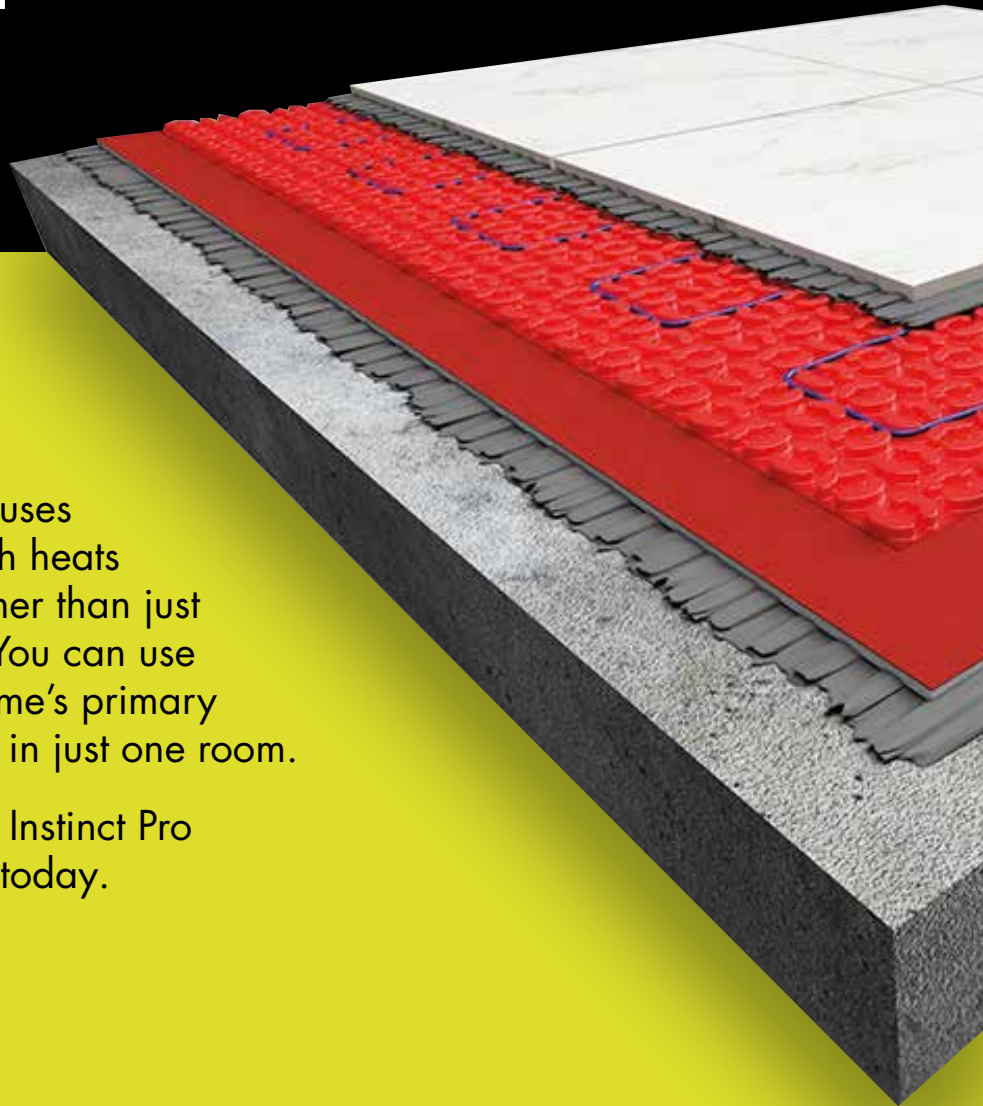

Electric Underfloor Heating

A cleaner smarter way to heat your home.

Warmup's underfloor heating uses radiant heat technology, which heats objects in a space directly rather than just warming the air of the room. You can use underfloor heating as your home's primary heat source or install a system in just one room.

To find out more, pick up your Instinct Pro Plumbing + Heating Brochure today.

Alternatively, visit [instinctproducts.co.uk](https://www.instinctproducts.co.uk) and view our Instinct Pro brochures online