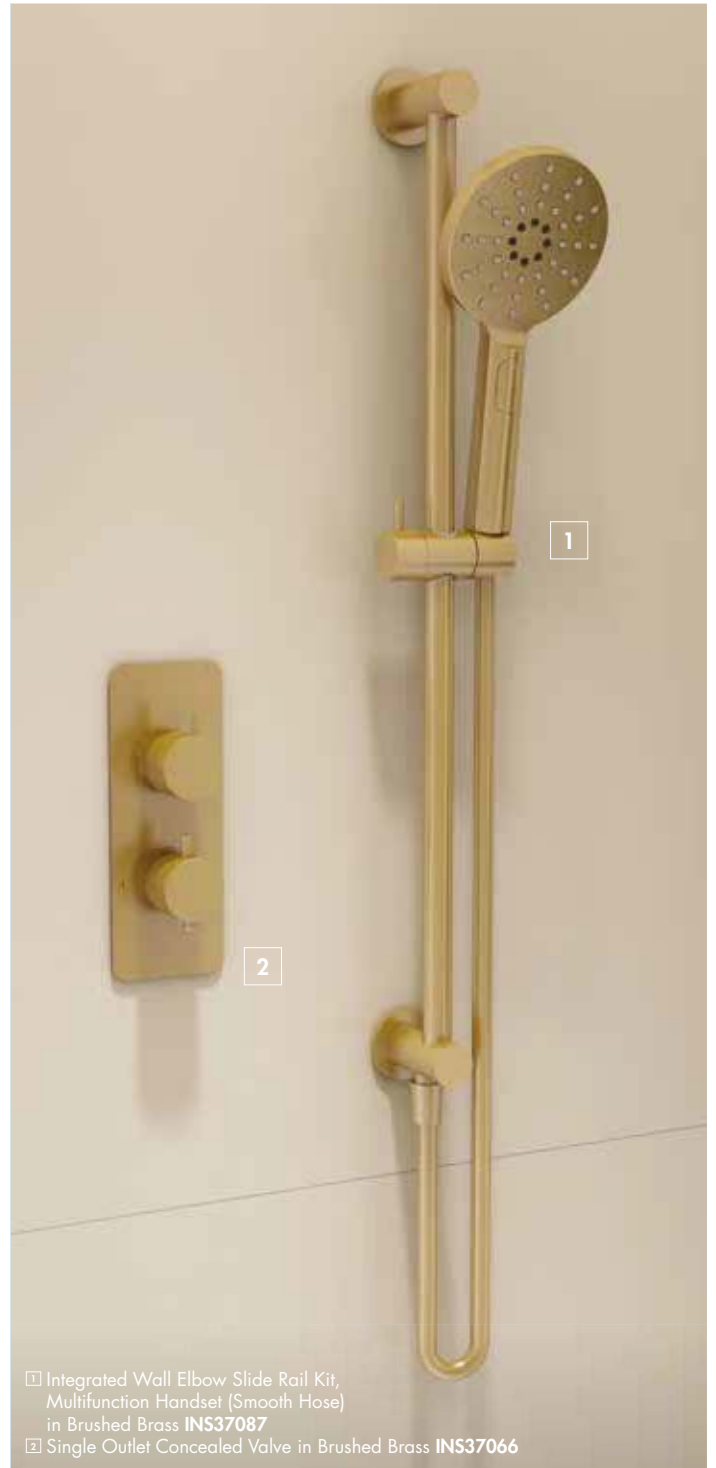

Create Your Own Shower

Guarantees

Years **10** on Concealed Showers   Years **5** on Valve Working Parts   Year **1** on Shower Kit Components