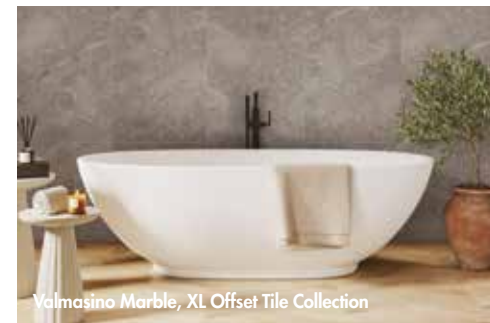

Valmasino Marble, XL Offset Tile Collection

How to create the XL Offset tile pattern

To create the offset tile appearance simply install an 'A' followed by a 'B' format panel.

Please note these are supplied individually and not in pairs. When planning your bathrooms, please consider the positioning of showers, taps etc, when calculating the quantity of each panel format required.