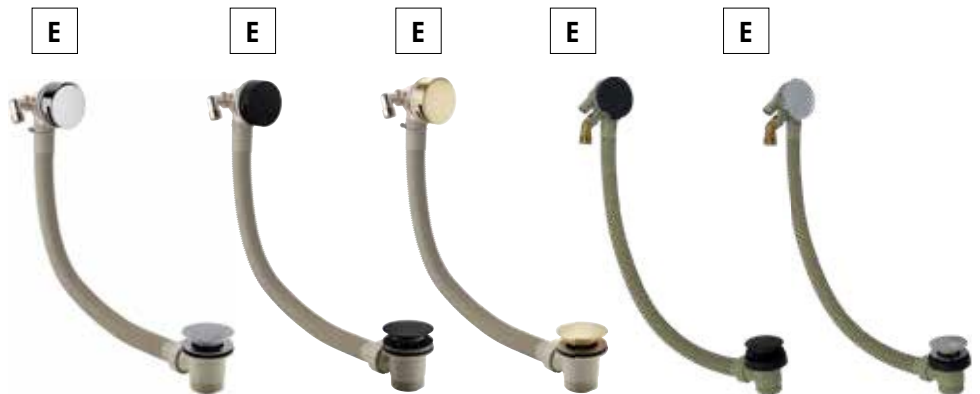

Chrome
INS37050

Matt Black
INS37122MB

Brushed Brass
INS37123BB

Matt Black
204490-INS

Chrome
202490-INS