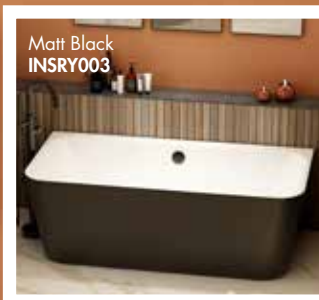

Skean Freestanding Bath

Finish – White or Matt Black
Tapholes – Cannot be drilled
Waste – Included (White)
Overflow – Integrated slot
Dimensions –
600(h) x 1600(w) x 480(d) mm (235 Litres)

235
Litres

White Finish		
INSSK001	1600 x 480mm	£1662.00
Matt Black Finish		
INSSK002	1600 x 480mm	£1762.00