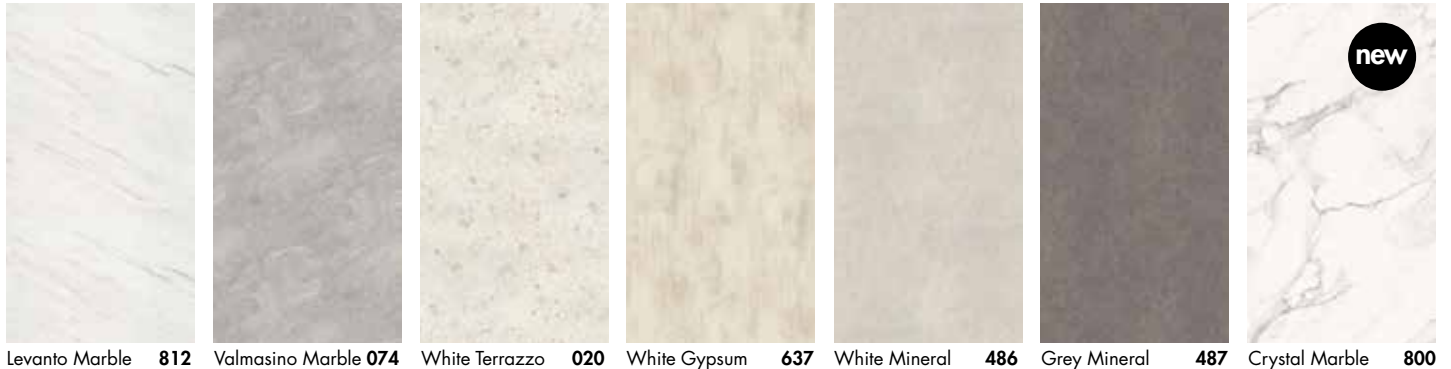

White Gypsum, Large Tile, The Tile + Pure Collection

Misty Blue, Herringbone Tile, The Tile + Pure Collection

Guarantees

30 Years
on Multipanel Wall Panels + Click Flooring Tiles

Wall Panelling

The Tile + Pure Collections