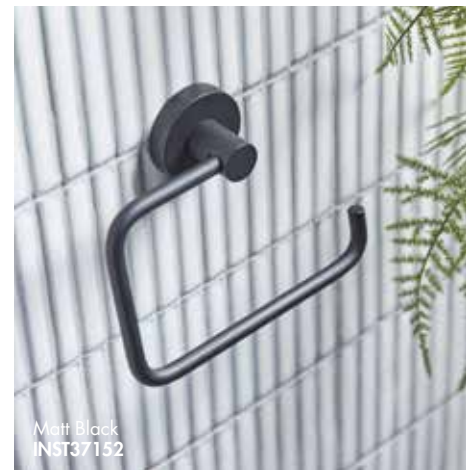

Toilet Roll Holder

Finish – Chrome, Matt Black, Brushed Brass or Gunmetal
Material – Brass
Dimensions – 44(h) x 140(w) x 65(d) mm

INST37155	Chrome	£45.00
INST37156	Matt Black	£53.00
INST37157	Brushed Brass	£73.00
new INST37158	Gunmetal	£73.00