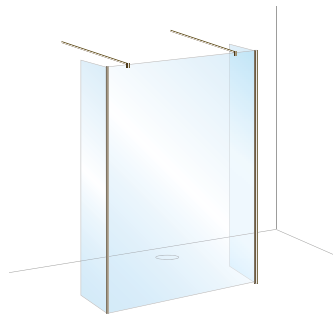

Configuration 11

Linear Panel
Pivoting Deflector Panel x 2
Low Level Brace Kit x 2

This is just a selection of configurations which can be created using either 8mm or 10mm Select glass panels