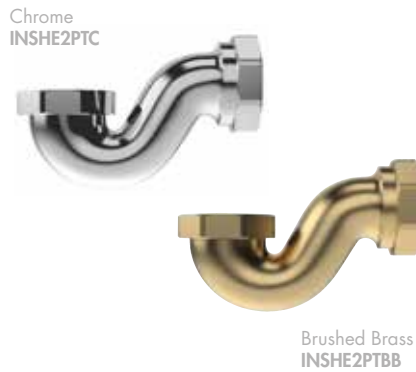

P Trap

Finish – Chrome or Brushed Brass
Dimensions – 52(h) x 128(w) x 45(d) mm

INSHE2PTC	Chrome	£77.00
INSHE2PTBB	Brushed Brass	£113.00