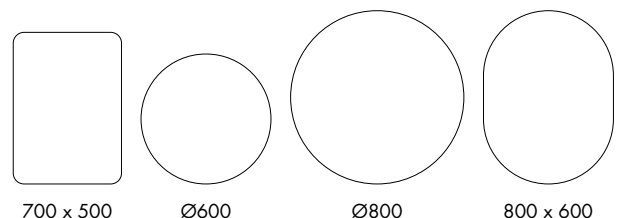

All dimensions in mm. All measurements are approximate and subject to standard tolerances. Prices include VAT.

INSTINCT®

MIRRORS

Guarantees

- **5** Years on Cabinets + Mirrors
- **2** Years on Electrical Components

Take a closer look at the Kilnsea illuminated mirror collection

Kilnsea

Kilnsea LED Illuminated Mirror

Finish – Black frame with black diffuser technology, Brushed Brass frame with white diffuser technology or Gunmetal frame with white diffuser technology
Lighting – LED illumination
Touch Controls – Touch on/off
Hanging – Landscape or Portrait (Rectangular)
Dimensions –
700(h) x 500(w) x 42(d) mm (Rectangular)
600(diameter) x 42(d) mm (Circular)
800(diameter) x 42(d) mm (Circular)
800(h) x 600(w) x 42(d) mm (Pill)

Black Finish		
INST05086	Rectangular (700 x 500)	£445.00
INST05087	Circular (Ø600)	£403.00
INST05088	Circular (Ø800)	£523.00
INSTK160PB	Pill (800 x 600)	£403.00

Brushed Brass Finish		
INST050128	Rectangular (700 x 500)	£427.00
INST050129	Circular (Ø600)	£361.00
INST050130	Circular (Ø800)	£482.00
INSTK160PBRR	Pill (800 x 600)	£445.00

Gunmetal Finish		
INSTK150GM	Rectangular (700 x 500)	£427.00
INSTK160CGM	Circular (Ø600)	£361.00
INSTK180CGM	Circular (Ø800)	£482.00
INSTK160PGM	Pill (800 x 600)	£445.00

Black diffuser technology turns the light black when switched off