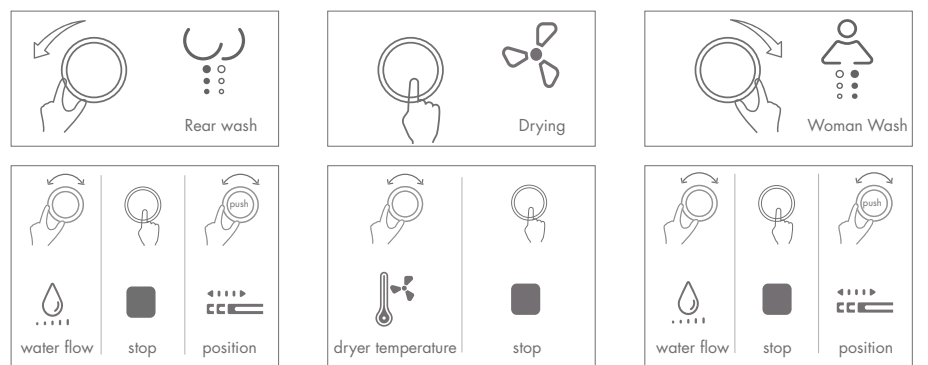

Details Make The Design

Delicate feel, light guide with comfortable operation. Micromesh texture with intuitive touch. Many features with one control.