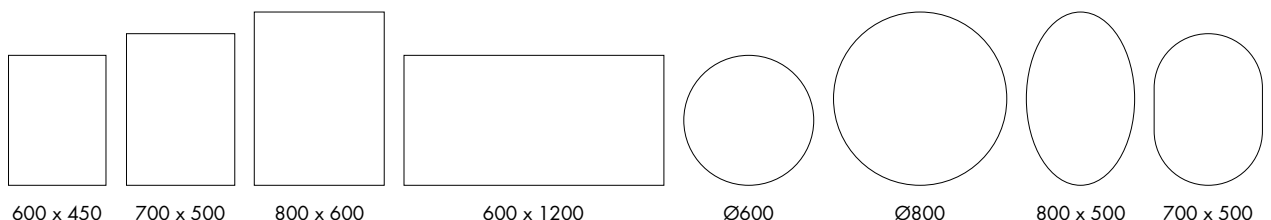

Firbeck LED Illuminated Mirror

Lighting – LED perimeter lighting, colour changing, dimming

Touch Controls – With double tap CCT (Colour Changing Technology) control

Hanging – Landscape or Portrait (Rectangular + Pill shapes)

Dimensions –

- 600(h) x 450(w) x 22(d) mm (Rectangular)
- 700(h) x 500(w) x 22(d) mm (Rectangular)
- 800(h) x 600(w) x 22(d) mm (Rectangular)
- 600(h) x 1200(w) x 22(d) mm (Rectangular)
- 600(diameter) x 25(d) mm (Circular)
- 800(diameter) x 25(d) mm (Circular)
- 800(h) x 500(w) x 25(d) mm (Oval)
- 700(h) x 500(w) x 25(d) mm (Pill)

IP44
LED
CCT

INST050116	Rectangular (600 x 450)	£364.00
INST050117	Rectangular (700 x 500)	£393.00
INST050118	Rectangular (800 x 600)	£426.00
INST050119	Rectangular (600 x 1200)	£577.00
INST050120	Circular (Ø600)	£374.00
INST050121	Circular (Ø800)	£469.00
INST050122	Oval (800 x 500)	£406.00
INST050123	Pill (700 x 500)	£377.00