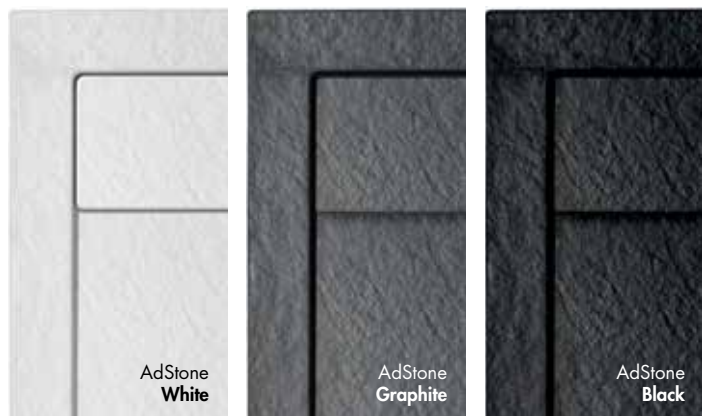

*The Instinct Side Panels are compatible with the Instinct Bi-Fold, Pivot and Sliding Doors

AdStone Shower Trays

Guarantees

AdStone
by ADAMSEZ

Lifetime 
on AdStone Shower Trays

new

Guarantees

AdStone Shower Trays