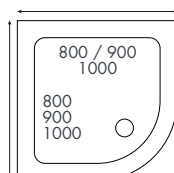

Quadrant

Alternative waste position for 900 quadrants only