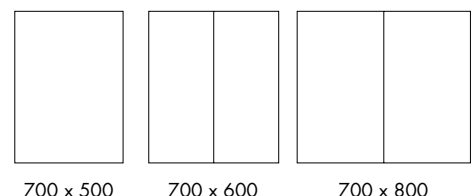

All dimensions in mm. All measurements are approximate and subject to standard tolerances. Prices include VAT.

INSTINCT®

Cabinets

Guarantees

- **5** Years on Cabinets + Mirrors
- **2** Years on Electrical Components

Take a closer look at the Brierley illuminated cabinet collection

Brierley

Brierley Cabinet

- Finish – Aluminium with mirrored internal back panel
- Shelves – Two internal shelves (Adjustable)
- Doors – Double sided mirror doors with heated demister pad
- Lighting – LED Perimeter lighting and ambient downlight with adjustable CCT (Colour Changing Technology) and brightness control
- Vanity Mirror – Handheld, desk or shelf mounted vanity mirror with 5x magnification
- Charging – Built in two-pin charging socket for your shaver or toothbrush and additional USB + USB-C charging socket
- Controls – Infrared switch controlled by contactless hand movements
- Dimensions –
- 700(h) x 500(w) x 145(d) mm (Single Door)
- 700(h) x 600(w) x 145(d) mm (Double Door)
- 700(h) x 800(w) x 145(d) mm (Double Door)

INST06064	Single Door (700 x 500)	£694.00
INST06065	Double Door (700 x 600)	£899.00
INST06066	Double Door (700 x 800)	£1019.00