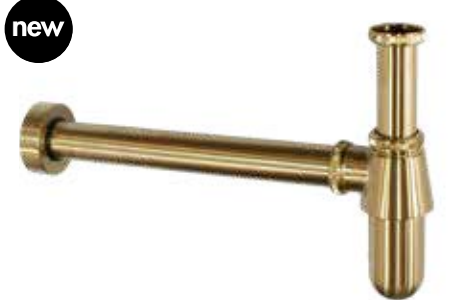

Traditional Brass Bottle Trap
Finish – Brushed Brass
Waste Material – Brass
Dimensions – 315(h) x 140(w) x 75(d) mm
205625-INS £60.00