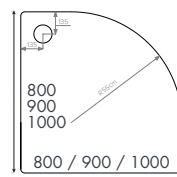

Standard + Anti Slip Trays

Finish – White
Material – 45mm acrylic capped stone resin shower tray
Waste – 90mm fast flow waste also available
Compatibility – Fully compatible with the Instinct shower enclosure ranges
Components – Available with leg and panel set to raise off the floor
Safety – Anti slip rated to Class C standard

Low Profile Standard Trays		
UN80Q100	800mm	£205.00
UN90Q100	900mm	£214.00
UN100Q100	1000mm	£328.00

Low Profile Anti Slip Trays		
ASUN80Q100	800mm	£261.00
ASUN90Q100	900mm	£274.00
ASUN100Q100	1000mm	£426.00