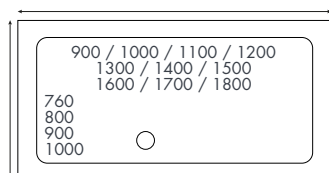

Guarantees

10 Years on SENSTEC Anti-Slip Shower Trays

SENSTEC Anti-Slip Shower Trays

SENSTEC Anti-Slip Shower Trays

Finish – White

Design – Patented SENSTEC Anti-Slip dimple technology, 36mm thickness

Texture – Anti Slip Class C