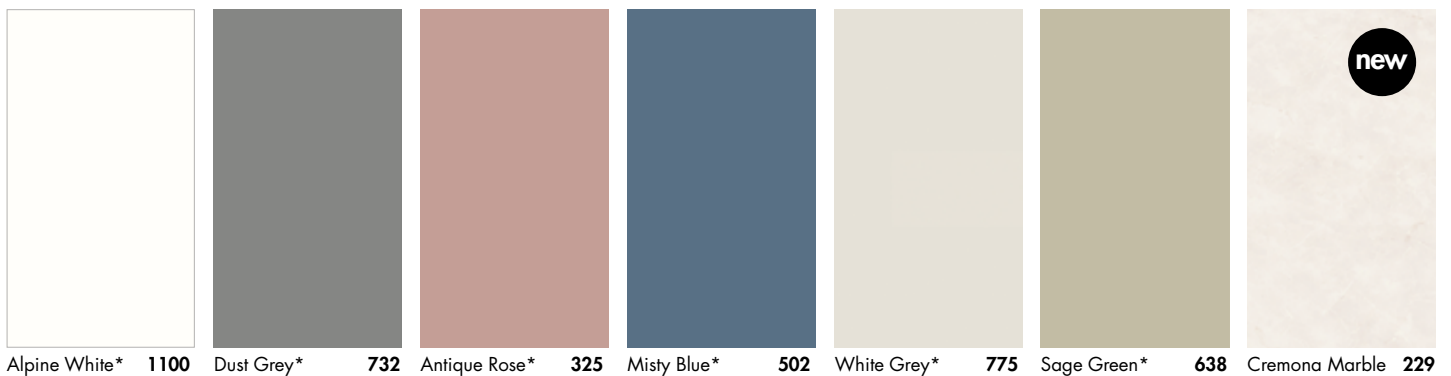

White Gypsum, Large Tile, The Tile + Pure Collection

Misty Blue, Herringbone Tile, The Tile + Pure Collection

Guarantees

30 Years
on Multipanel Wall Panels + Click Flooring Tiles

Wall Panelling

The Tile + Pure Collections