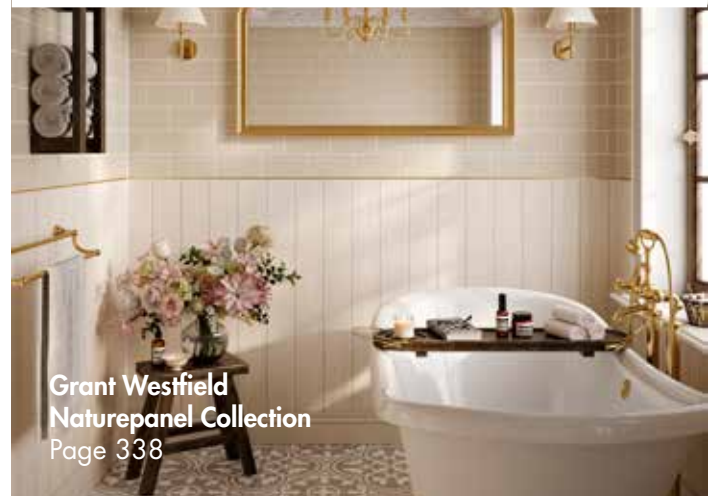

Wall Panelling

Section	Page No.
Grant Westfield	
Naturepanel	
Naturepanel Collection	338
Multipanel	
new XL Offset Tile Collection	339
Click Flooring Tiles	339
The Tile + Pure Collections	340
The Linda Barker Collection	342
The Contemporary Collection	343
Click Flooring Planks	343
Fibo	
Urban Tile Effect Collection	345
Contemporary Tile Effect Collection	349
Scandinavian Tile Effect Collection	350
Marble Collection	351
Perform Panel	
new Woodgrain Collection	353
new Tile Collection	354
new Elegance Collection	355
new Harmony Collection	356
new Flooring Collection	357
Wetwall	
Elite Collection	358
Alloy Collection	360
Alloy Décor Collection	361
Tile Collection	362

All dimensions in mm. All measurements are approximate and subject to standard tolerances.
Prices include VAT.

What's new and trending this season...