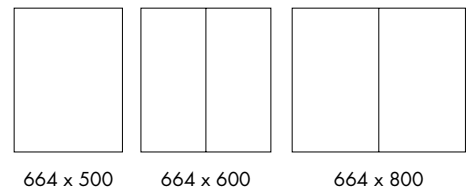

All dimensions in mm. All measurements are approximate and subject to standard tolerances. Prices include VAT.

Guarantees

5 Years on Cabinets + Mirrors

2 Years on Electrical Components

Take a closer look at the Hanlith illuminated cabinet collection

Hanlith

Hanlith Cabinet

- Finish – Aluminium, Black, Brushed Brass or Gunmetal Trim
- Shelves – Two smoked glass shelves (Adjustable)
- Doors – double sided mirror doors with demister pad and soft close. Single door cabinet left hand hinged
- Lighting – LED lighting
- Charging – Integrated two-pin charging socket
- Mounting – Surface or recessed installation (Mirrored sides for surface mount version)
- Dimensions –
  - 664(h) x 500(w) x 130(d) mm (Single Door)
  - 664(h) x 600(w) x 130(d) mm (Double Door)
  - 664(h) x 800(w) x 130(d) mm (Double Door)

Aluminium Trim – Mirror Sides

INST06049	Single Door (664 x 500)	£486.00
INST06050	Double Door (664 x 600)	£645.00
INST06051	Double Door (664 x 800)	£746.00

Black Trim – Mirror Sides

INSTH050BL	Single Door (664 x 500)	£563.00
INSTH060BL	Double Door (664 x 600)	£676.00
INSTH080BL	Double Door (664 x 800)	£789.00

Brushed Brass Trim – Mirror Sides

INSTH050BBR	Single Door (664 x 500)	£563.00
INSTH060BBR	Double Door (664 x 600)	£676.00
INSTH080BBR	Double Door (664 x 800)	£789.00

Gunmetal Trim – Mirror Sides

INSTH050GM	Single Door (664 x 500)	£563.00
INSTH060GM	Double Door (664 x 600)	£676.00
INSTH080GM	Double Door (664 x 800)	£789.00