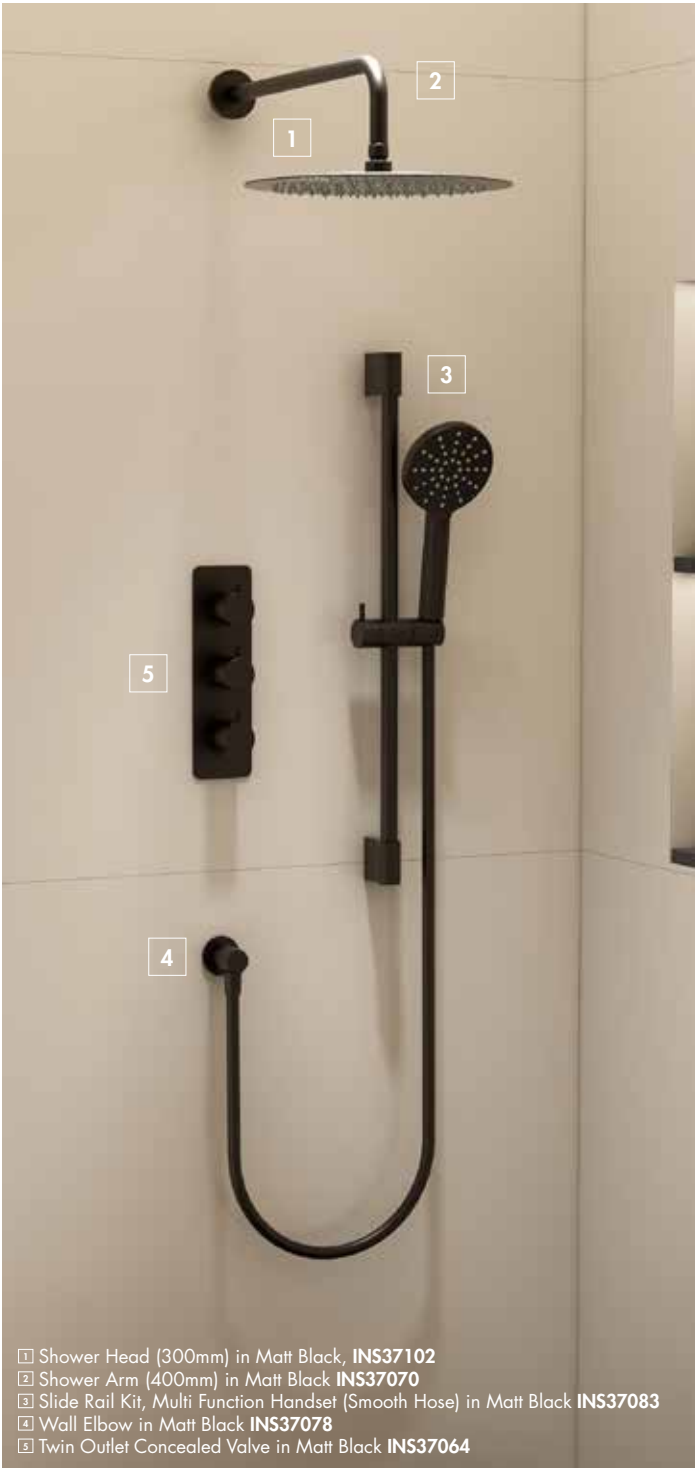

Create Your Own Shower

Guarantees

Years **10** on Concealed Showers   Years **5** on Valve Working Parts   Year **1** on Shower Kit Components