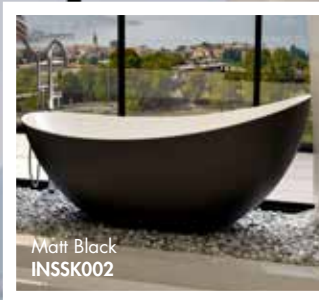

Skean / Ryhill

Guarantees

Years **25**
on Skean + Ryhill Freestanding Baths