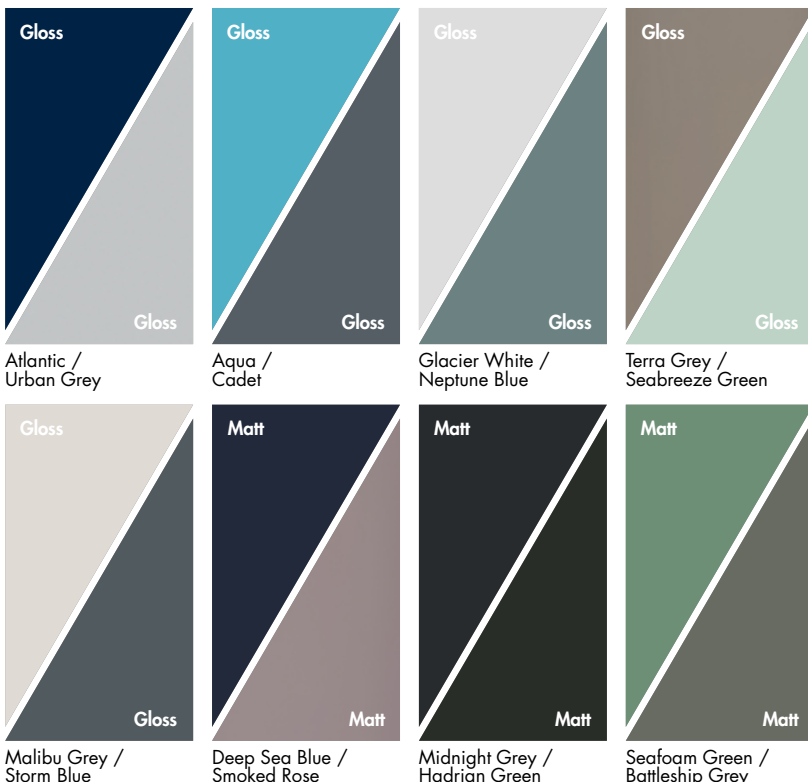

Midnight Grey, Alloy Collection