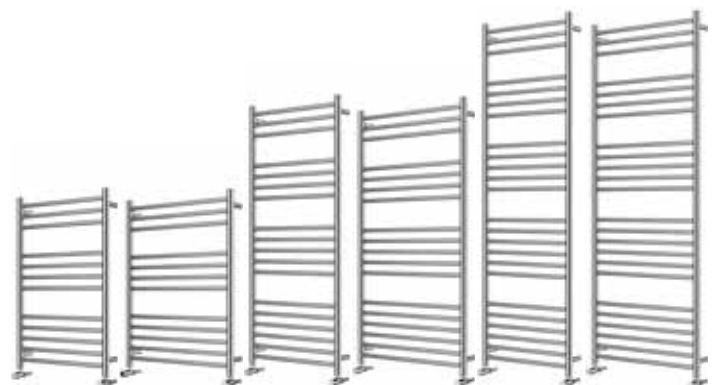

Polished Stainless Steel
600 x 1000mm
TO0601000PS

800 x 500mm **KI-S0850S**   800 x 600mm **KI-S0860S**   1200 x 500mm **KI-S1250S**   1200 x 600mm **KI-S1260S**   1600 x 500mm **KI-S1650S**   1600 x 600mm **KI-S1660S**