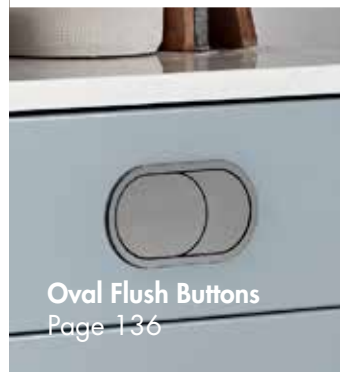

Flushing

Section	Page No.
Pneumatic Flushing	
WC Frames	
Instinct 400mm Wall Hung Bidet + WC Frame	130
Instinct 820mm Wall Hung Frame + Cistern	130
Instinct 1000mm Wall Hung Frame + Cistern	130
Instinct 1170mm Wall Hung Frame + Cistern	130
Concealed Cisterns	
Instinct In-Wall Dual Flush Concealed Cistern	131
Instinct Comfort Dual Flush Concealed Cistern	131
Instinct Bottom Entry Dual Flush Concealed Cistern	131
Instinct Side Entry Dual Flush Concealed Cistern	131
Premium Dual Flush Plates	
new Premium Dual Flush Plates	132
Dual Flush Plates	
Nuance	134
Kiso	135
Hemsworth	135
Dual Flush Buttons	
Oval	136
Nuance	136
Kiso	136
Contactless Flushing	
Instinct Contactless Close Coupled Flushing	137
Instinct Contactless Dual Flush Remote Sensor Kit	137

What's new and trending this season...